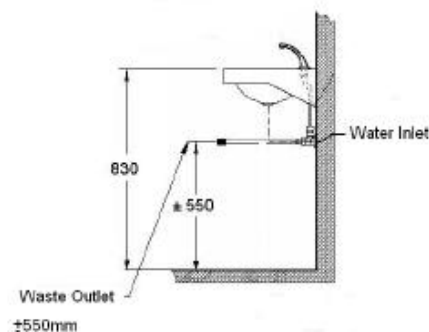

LAVABO A PARETE CON RUBINETTO GINOCCHIO E BOCHELLO "FEMORAL"

Articolo	Item	PAG.1
SD00211030003 SATINATO	SD0211030103 LUCIDO	  
Lavabo in acciaio inox AISI 304 spessore 1,0mm. <ul style="list-style-type: none"> • Fissaggio a parete • Bocchello incorporato • Rubinetto a ginocchio incorporato • Senza foro troppopieno • Finitura Satinata/lucida • Ingresso 1/2" • Fornito con piletta da 1"1/4 • Foro troppopieno solo su richiesta • Conforme alla norma EN 14688 	Wall mounted Washbasin AISI 304 Stainless steel made, thickness 1,0mm <ul style="list-style-type: none"> • Fixing to the wall • Complete with spout • Complete with self closing tap • Without overflow hole as standard • Satin or High polish finish. • Inlet 1/2" • Complete with drainage system • With overflow hole on request • Comply to European std. EN 14688 	