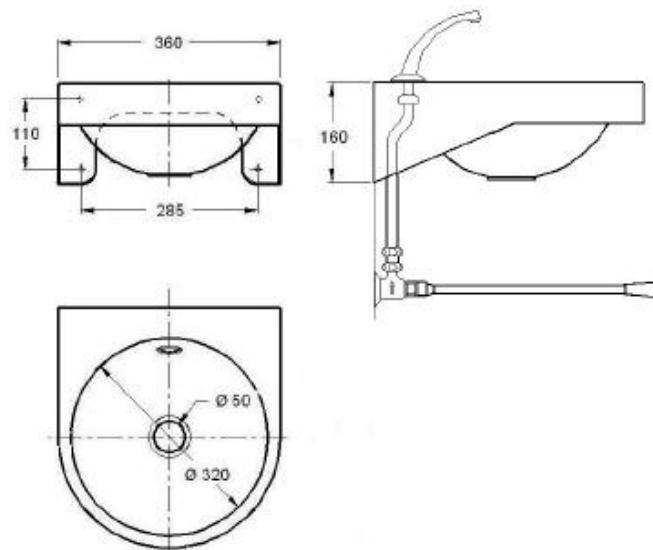

LAVABO A PARETE CON RUBINETTO GINOCCHIO E BOCHELLO "FEMORAL"

Articolo	Item	PAG.1
SD00211030003 SATINATO	SD0211030103 LUCIDO	  
Lavabo in acciaio inox AISI 304 spessore 1,0mm. <ul style="list-style-type: none"> • Fissaggio a parete • Bocchello incorporato • Rubinetto a ginocchio incorporato • Senza foro troppopieno • Finitura Satinata/lucida • Ingresso 1/2" • Fornito con piletta da 1"1/4 • Foro troppopieno solo su richiesta • Conforme alla norma EN 14688 	Wall mounted Washbasin AISI 304 Stainless steel made, thickness 1,0mm <ul style="list-style-type: none"> • Fixing to the wall • Complete with spout • Complete with self closing tap • Without overflow hole as standard • Satin or High polish finish. • Inlet 1/2" • Complete with drainage system • With overflow hole on request • Comply to European std. EN 14688 	