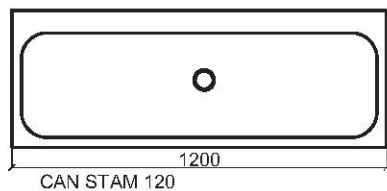

Articolo

Item

NHSX42-NHSX43

**CANALONE STAMPATO
CON MENSOLE**

**PRESSED WASHING-THROUGH
WITH BRACKETS**

BOCCHI
a g o r a g r o u p

MATERIALE: Accio inox AISI 304 (a richiesta 316)

MATERIAL: Stainless steel AISI 304 (on request AISI 316)

FINITURA: Satinata

Surface: Satinate

NHSX42

NHSX43