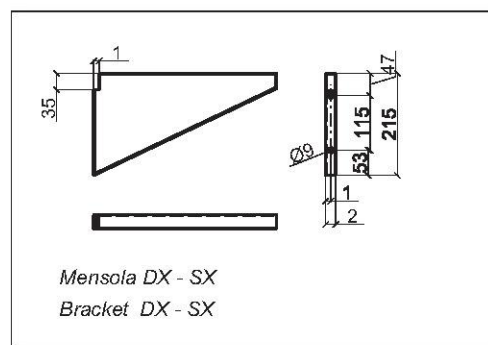

Articolo

Item

NHSX42-NHSX43

**CANALONE STAMPATO
CON MENSOLE**

**PRESSED WASHING-THROUGH
WITH BRACKETS**

BOCCHI
a g o r a g r o u p

MATERIALE: Accio inox AISI 304 (a richiesta 316)

MATERIAL: Stainless steel AISI 304 (on request AISI 316)

FINITURA: Satinata

Surface: Satinate