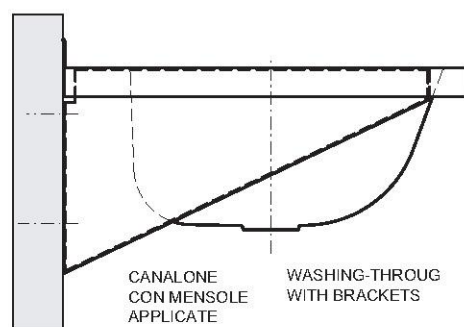

Articolo

Item

NHSX42-NHSX43

**CANALONE STAMPATO
CON MENSOLE**

**PRESSED WASHING-THROUGH
WITH BRACKETS**

BOCCHI
a g o r a g r o u p

MATERIALE: Accio inox AISI 304 (a richiesta 316)

MATERIAL: Stainless steel AISI 304 (on request AISI 316)

FINITURA: Satinata

Surface: Satinate