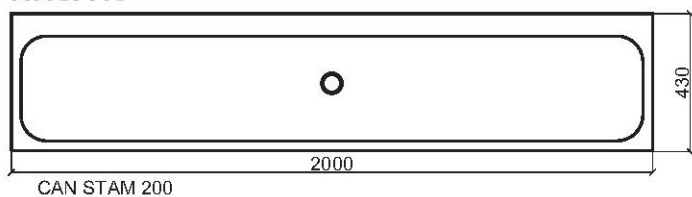

Articolo

Item

NHSX42-NHSX43

**CANALONE STAMPATO
CON MENSOLE**

**PRESSED WASHING-THROUGH
WITH BRACKETS**

BOCCHI
a g o r a g r o u p

MATERIALE: Accio inox AISI 304 (a richiesta 316)

MATERIAL: Stainless steel AISI 304 (on request AISI 316)

FINITURA: Satinata

Surface: Satinate

NHSX42

NHSX43