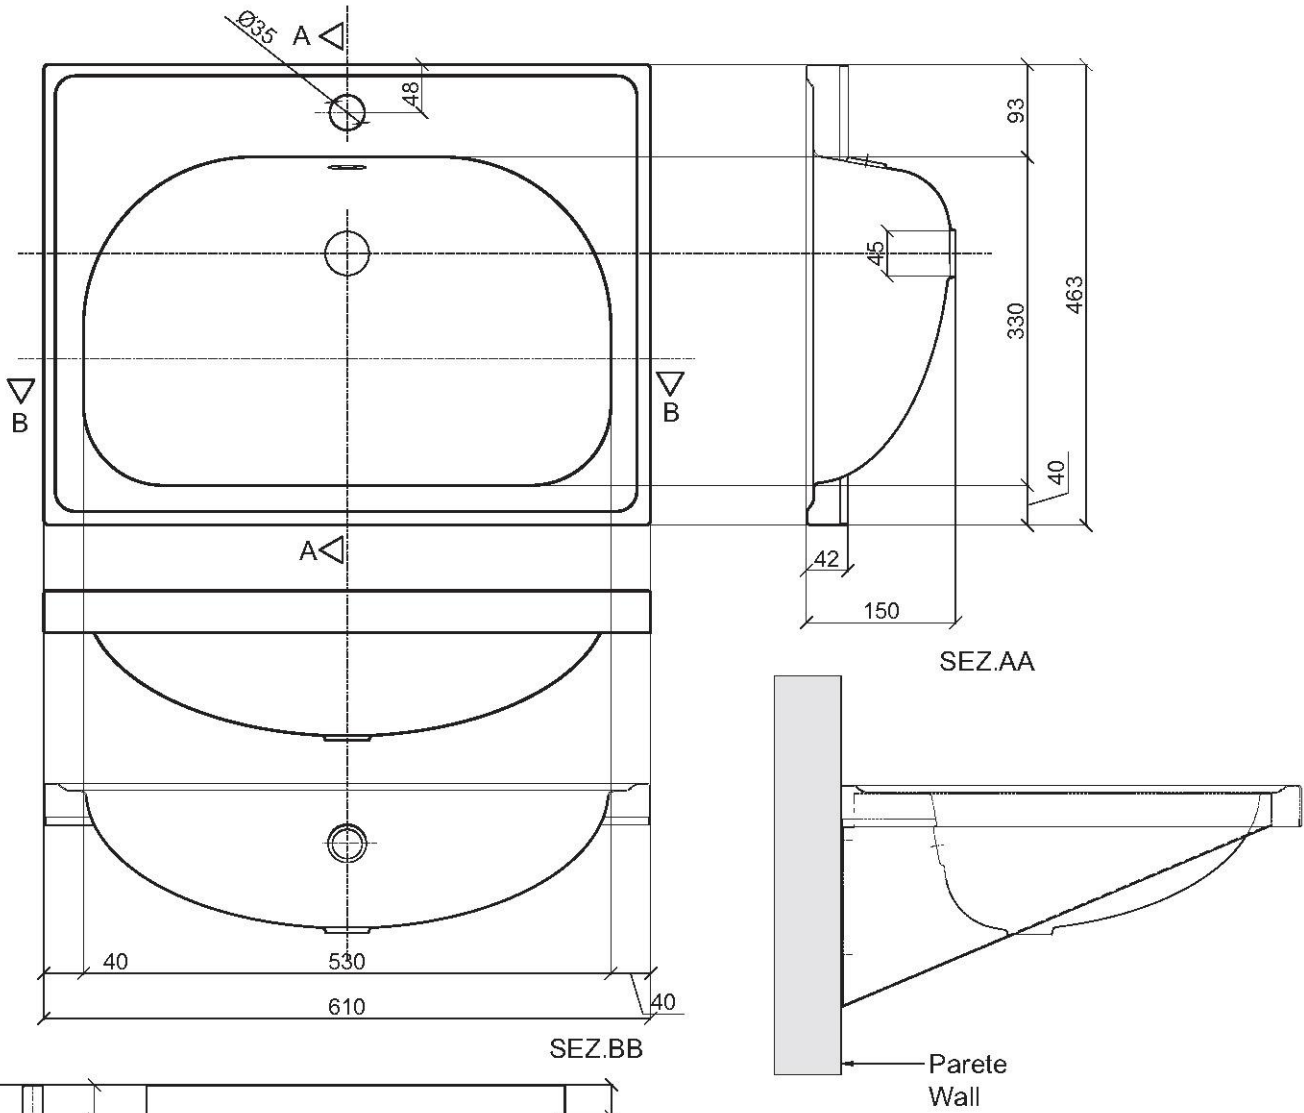

Articolo

NHSX14

Item

**LAVABO
RETTANGOLARE**

**RECTANGULAR
WASH BASIN**

MATERIALE: Accio inox AISI 304 (a richiesta 316)

MATERIAL: Stainless steel AISI 304 (on request AISI 316)

FINITURA: Lucida o satinata

Surface: Polished or satinata

Con o senza foro troppo pieno e foro rubinetto

With or without tap hole and over flow

Mensole
Brackets