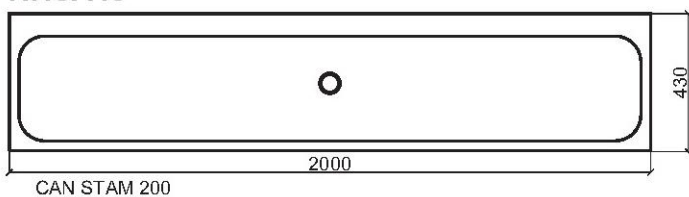

Articolo

Item

NHSX42-NHSX43

**CANALONE STAMPATO
CON MENSOLE**

**PRESSED WASHING-THROUGH
WITH BRACKETS**

MATERIALE: Accio inox AISI 304 (a richiesta 316)

MATERIAL: Stainless steel AISI 304 (on request AISI 316)

FINITURA: Satinata

Surface: Satinate

NHSX42

NHSX43