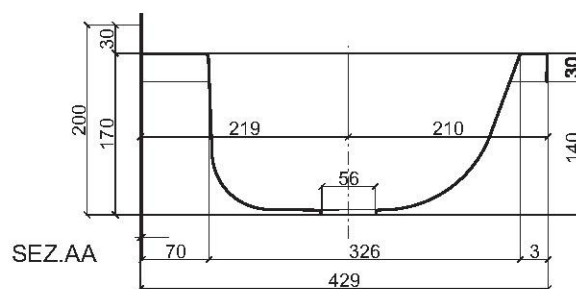

Articolo

Item

NHSX42-NHSX43

**CANALONE STAMPATO
CON MENSOLE**

**PRESSED WASHING-THROUGH
WITH BRACKETS**

BOCCHI
a g o r a g r o u p

MATERIALE: Accio inox AISI 304 (a richiesta 316)

MATERIAL: Stainless steel AISI 304 (on request AISI 316)

FINITURA: Satinata

Surface: Satinate