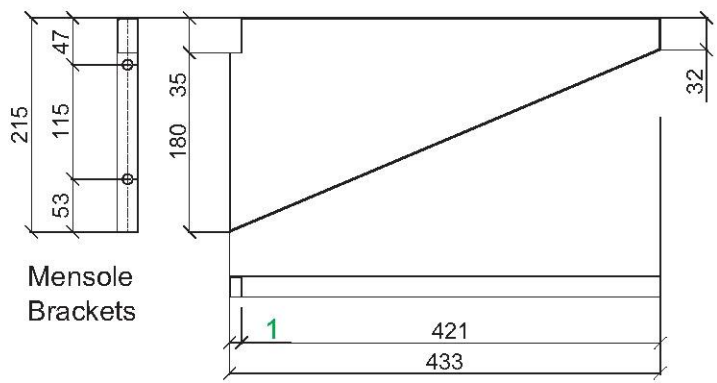

Articolo

NHSX14

Item

**LAVABO
RETTANGOLARE**

**RECTANGULAR
WASH BASIN**

MATERIALE: Accio inox AISI 304 (a richiesta 316)

MATERIAL: Stainless steel AISI 304 (on request AISI 316)

FINITURA: Lucida o satinata

Surface: Polished or satinata

Con o senza foro troppo pieno e foro rubinetto

With or without tap hole and over flow

Mensole
Brackets