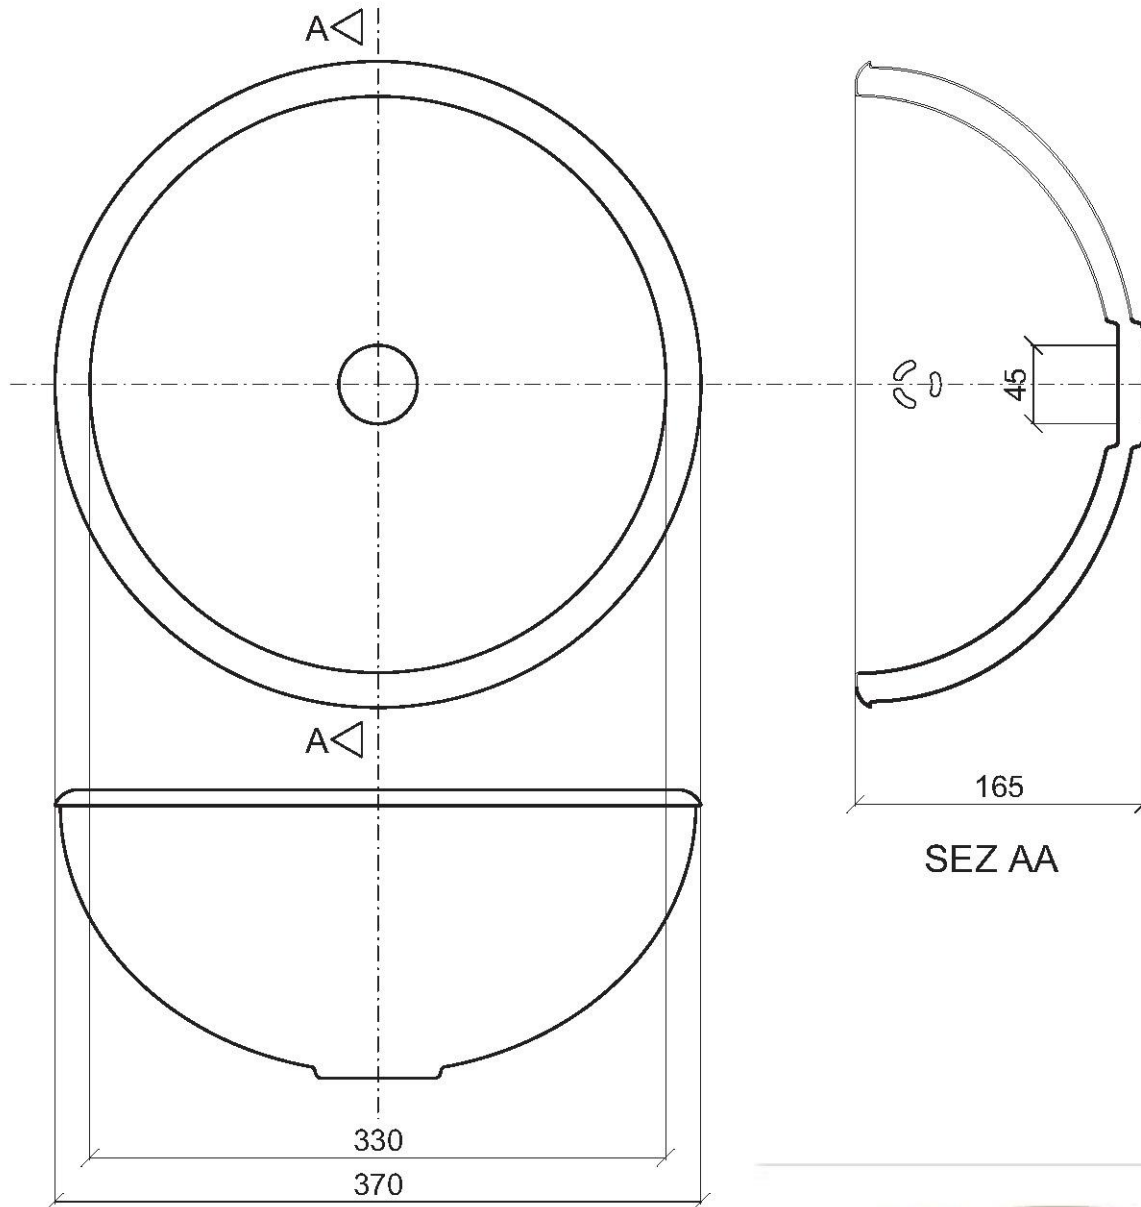

Articolo

Item

NHSX17

**LAVABO TODO
DOPPIA PARETE**

**DOUBLE WALL
HEMISPHERICAL WASH BASIN**

BOCCHI
a g o r a g r o u p

MATERIALE: Accio inox AISI 304 (a richiesta 316)

MATERIAL: Stainless steel AISI 304 (on request AISI 316)

FINITURA: Lucida o satinata
Con o senza foro troppo pieno

Surface: Polished or satinata
With or without over flow